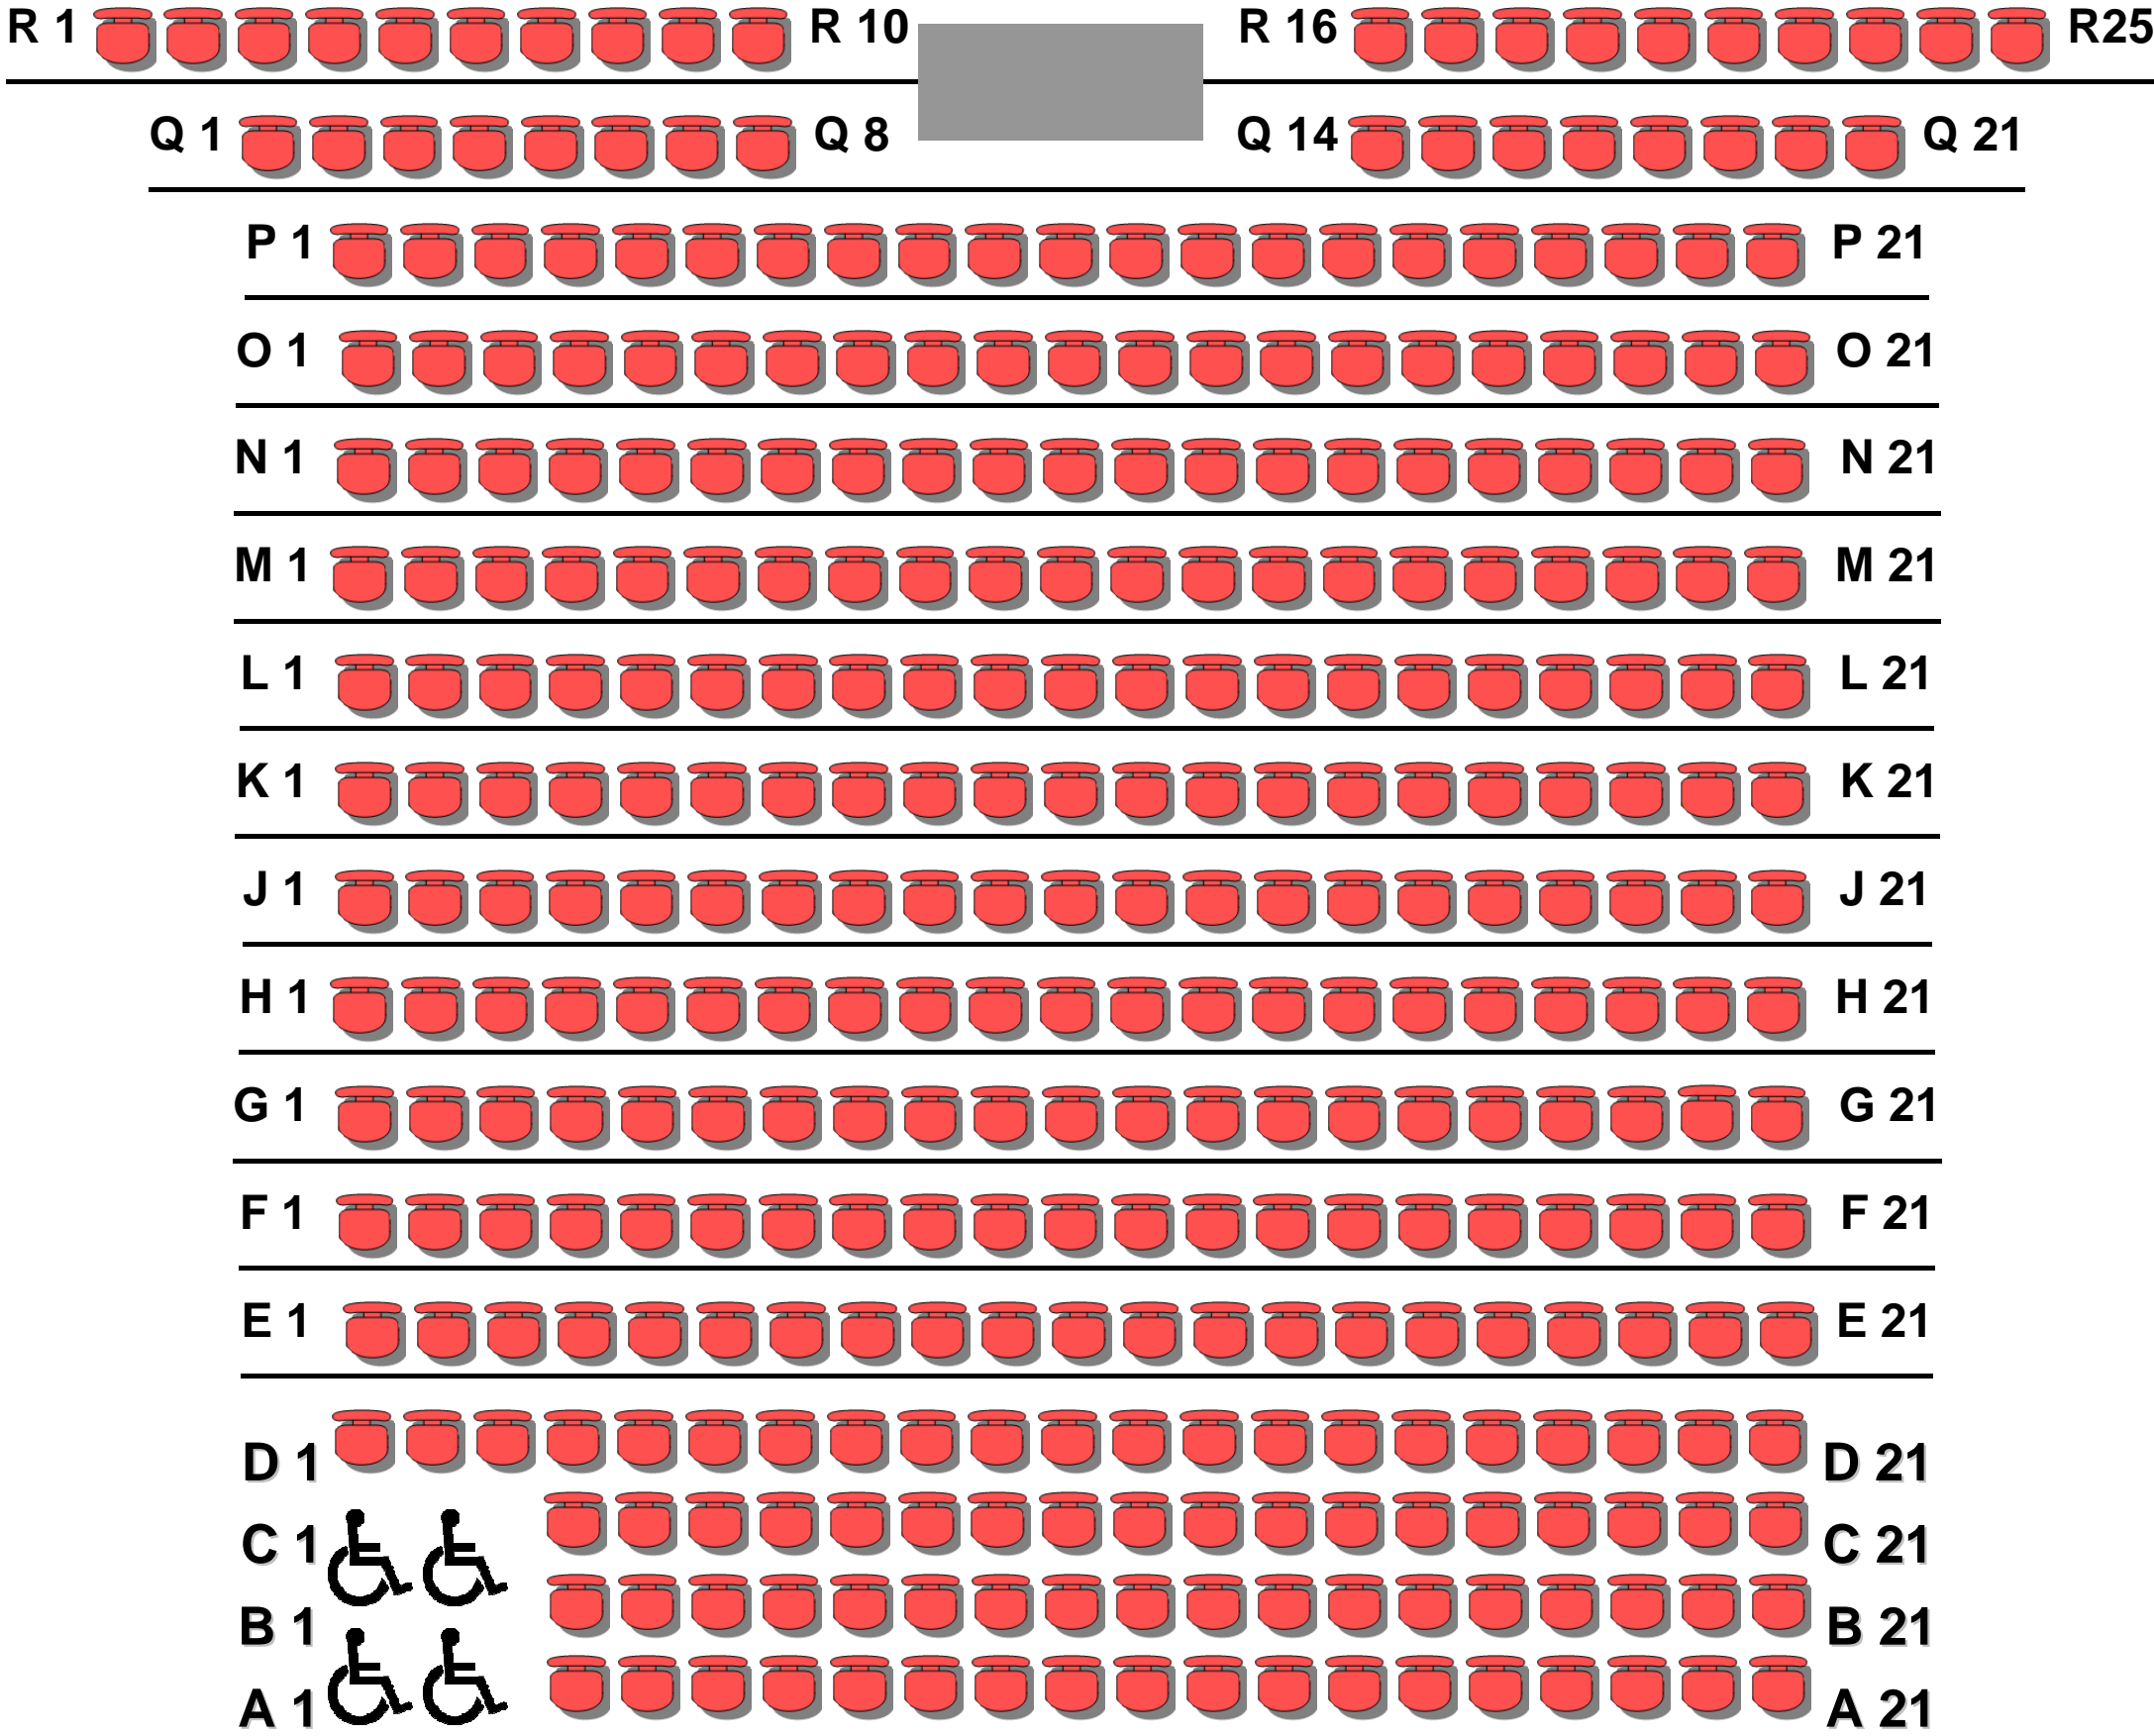

Seat Plan for Winston Churchill Hall

STAGE